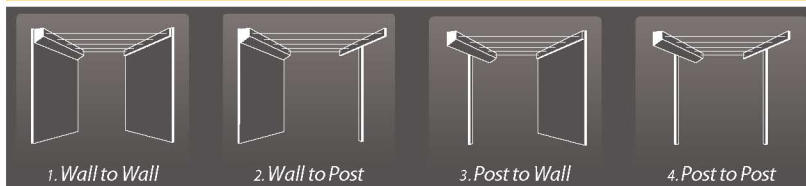

Retract Away – Mounting Options

1. Wall to Wall - requires Cabinet only.
2. Wall to Post - requires Cabinet, 1 x Post and 1 x Ground Socket (optional).
3. Post to Wall - requires Cabinet, 1 x Post, 1 x Ground Socket (optional) and 1 x Mounting Bar.
4. Post to Post - requires Cabinet, 2 x Posts, 2 x Ground Sockets (optional) and 1 x Mounting Bar.