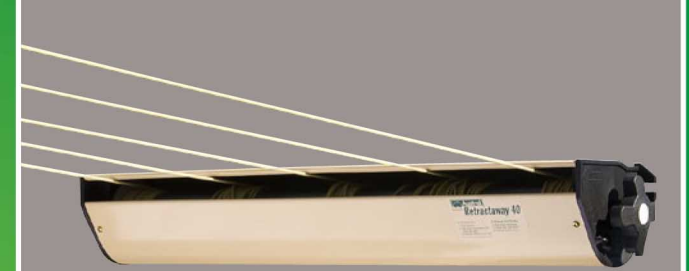

Austral Clotheslines
have **more** line space

Fold Down Clotheslines

The full range of Austral **Fold Down** clotheslines is available with Pre-Assembled Side Arms (see picture below). Just remove the side arms from the box and fix them directly to the wall or ground mount kit using fixings supplied. The hard work is already done for you!

All Austral **Fold Downs** are made using sturdy tubular steel – even the front corners are bent tubular steel (not plastic) to ensure strength and durability. All Austral **Fold Downs** may be reduced in length by reducing the front bar length prior to installation. Whether you have a large or small space available, there is a Fold Down to suit you.

Add-A-Line
A full family sized line with two folding frames.

Standard
A full family sized line with one large folding frame.

Compact
A compact family sized line with one folding frame.

Slenderline 16
A compact line ideal for long narrow areas.

Slenderline 20
A long compact line perfect for long narrow areas or walkways.

Unit Line
A small compact line perfect for apartments, units or as a second undercover line.

Indoor / Outdoor Line
An 8m eco friendly line for the smallest of spaces. Can be fitted discreetly over a bench or laundry trough.

For further information please visit www.australclotheslines.com.au

Fold Down Clotheslines

Retract Away Clotheslines

The **Retract Away 40** is a retractable clothesline that extends from 2 to 8 meters in length and offers up to 40 metres of line space. Simply pull the lines out to the required length and attach to a wall or post. When you're finished, just retract the lines back into the cabinet. Retract Away 50 also available. See clothesline table on the back for optional accessories.

Fold Away Rotaries